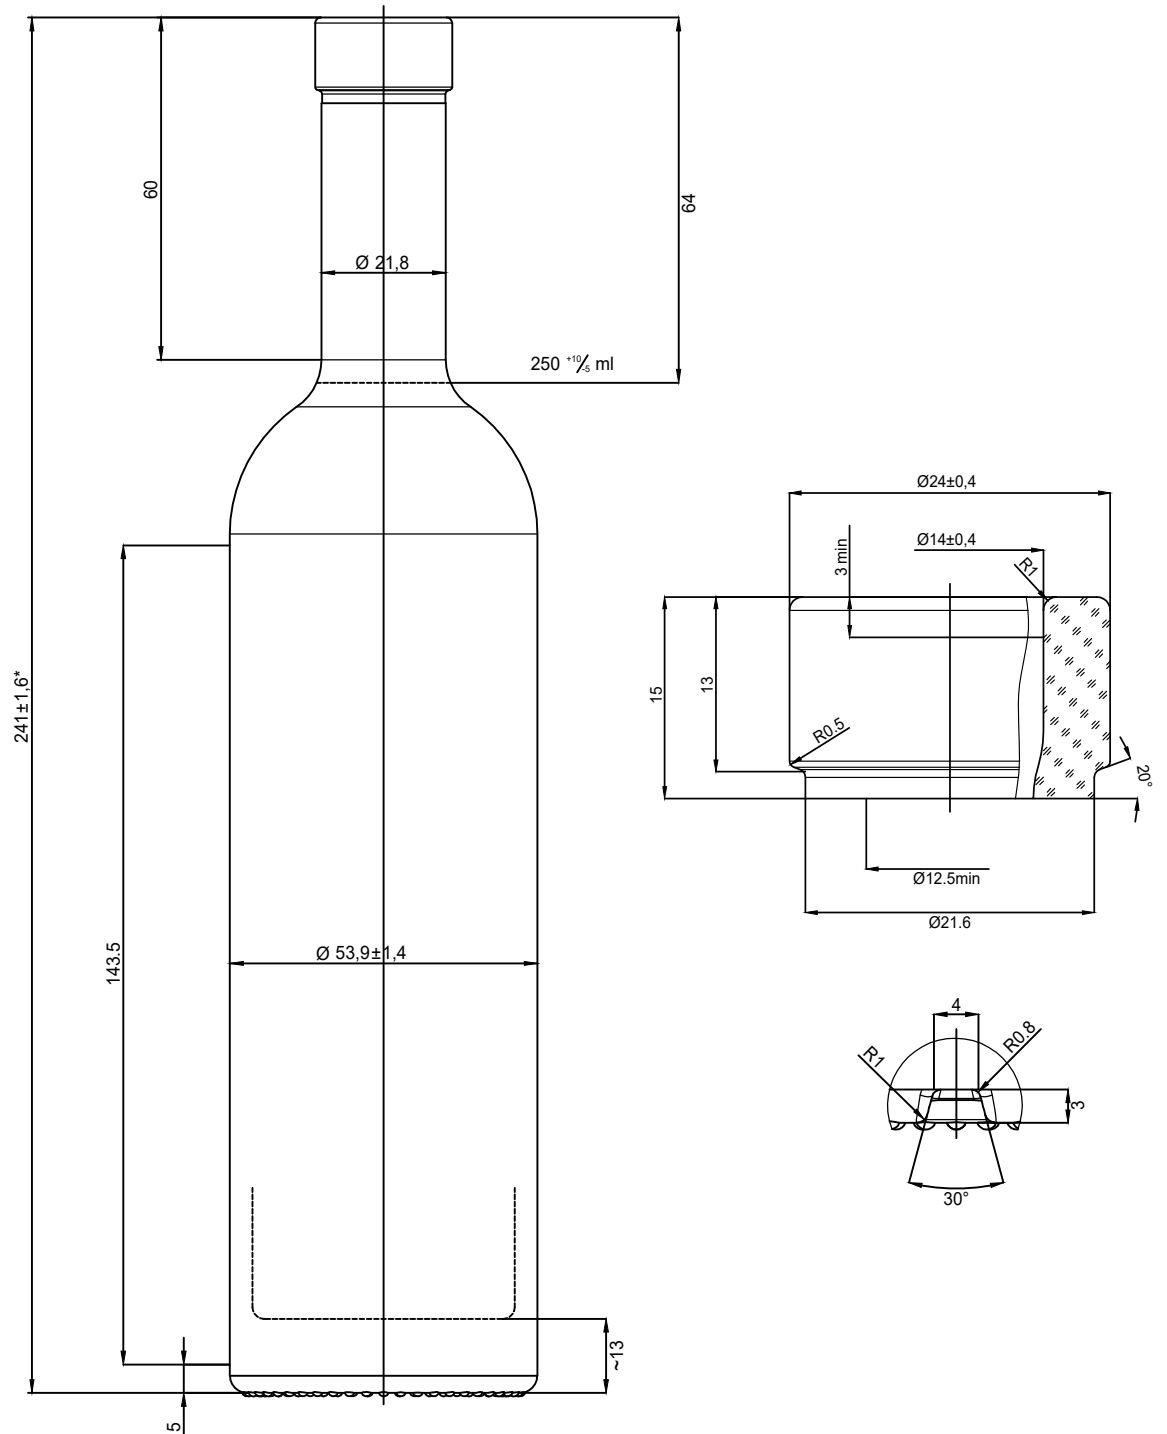

ARIANA 0.250

KMC
G L A S S

- ⌘ Ariana 0.250
- ⌘ Weight – 360 g
- ⌘ Filling CAP – 250 ml
- ⌘ Color – Flint
- ⌘ Diameter – 53.9 ± 1.4

www.kmc.glass
sales@kmc.glass

KMC
GLASS